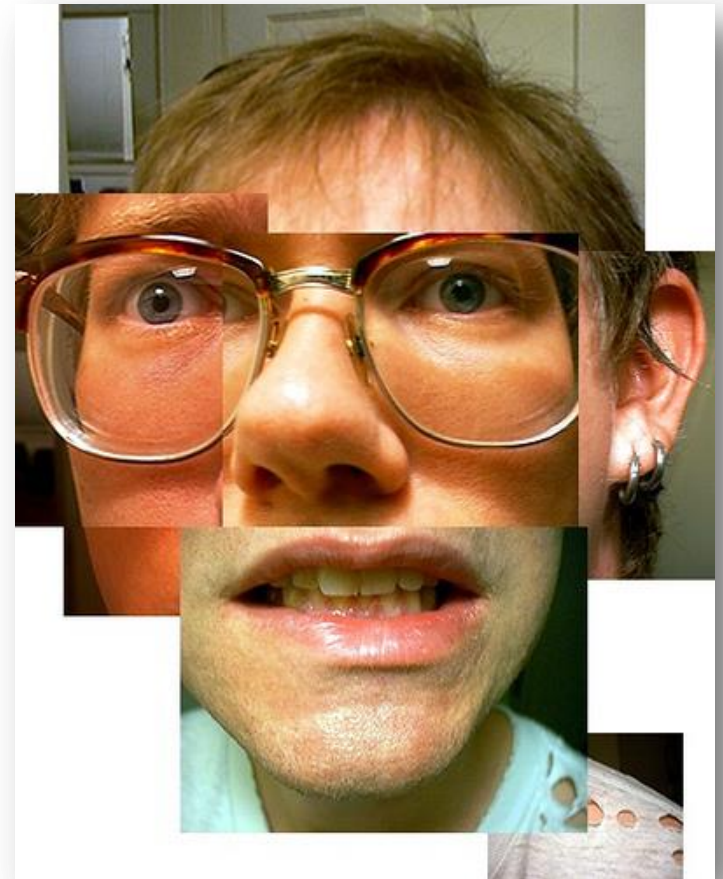

Descriptive Adjectives

- What does he/she look like?
- What is he/she like?

WHAT DOES HE/SHE LOOK LIKE?

PHYSICAL DESCRIPTION

FACIAL FEATURES

Nose

He has a big nose

Ears

She has small ears

Eyes & Eyebrows

She has blue eyes

Mouth

He has a small mouth

HAIR

She has long
black hair

She has shoulder
length blonde hair

He has short black
hair

He is bald

HEIGHT & WEIGHT

He is short

He is tall

She is slim

She is overweight

OTHER FEATURES